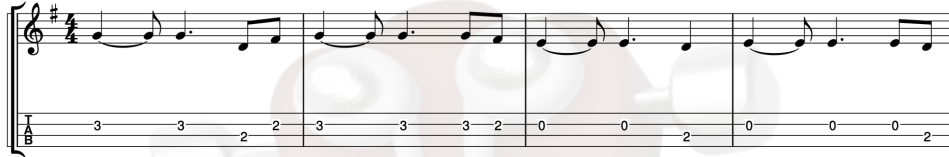

STAND BY ME

Ben E. King

Intro:

G

When the night has come

Em

And the land is dark

C