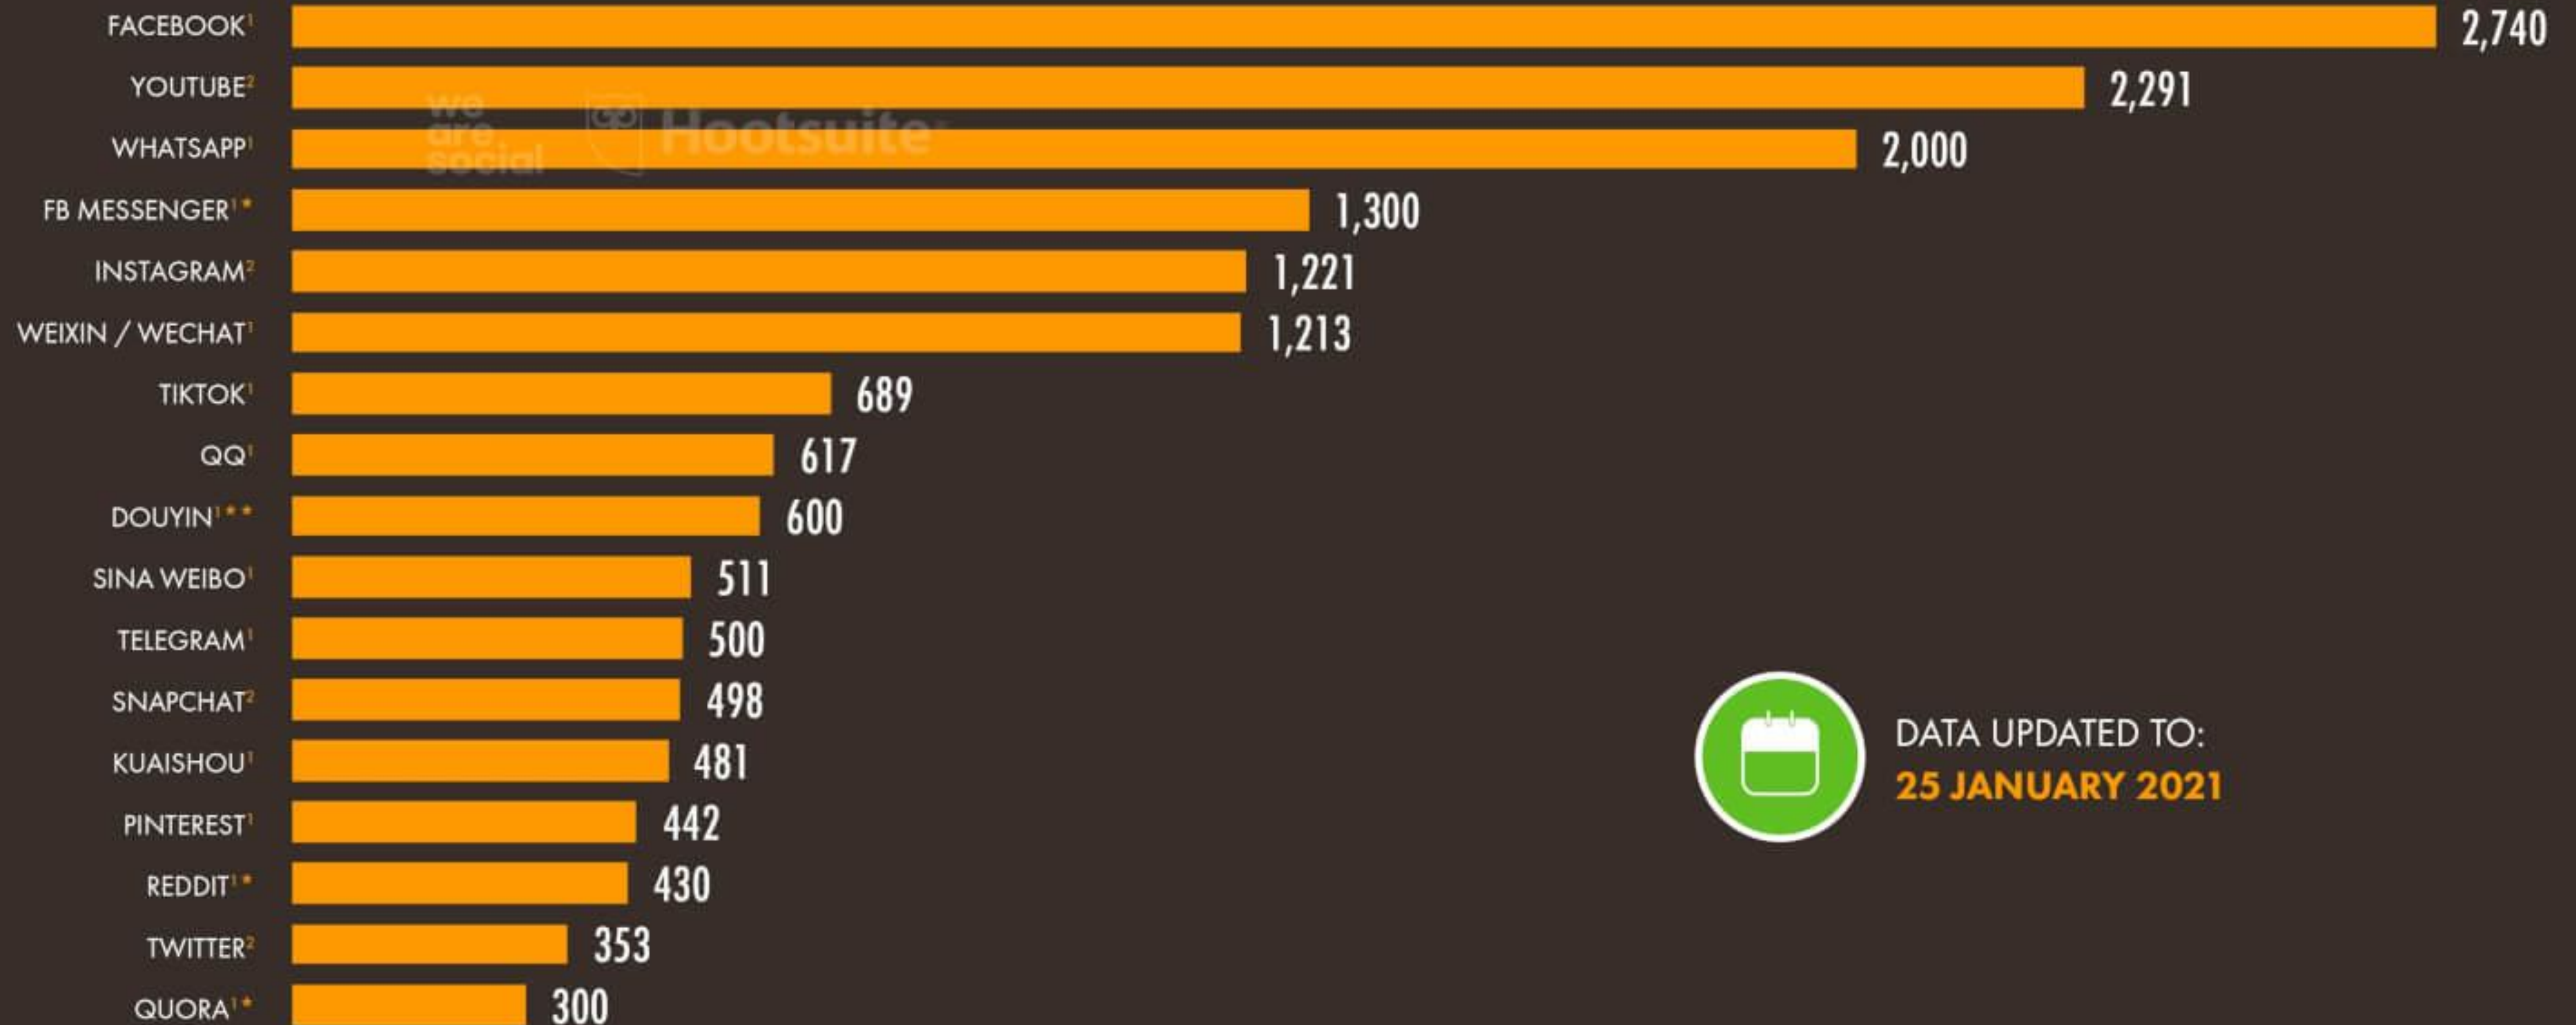

Meet

Meet

zoom

zoom

Microsoft Teams

Microsoft Teams

¿FUTURO PRÓXIMO?

JAN
2021

THE WORLD'S MOST-USED SOCIAL PLATFORMS

THE LATEST GLOBAL ACTIVE USER FIGURES (IN MILLIONS) FOR A SELECTION OF THE WORLD'S TOP SOCIAL MEDIA PLATFORMS*

DATA UPDATED TO:
25 JANUARY 2021

FORTNITE

twitch
studio