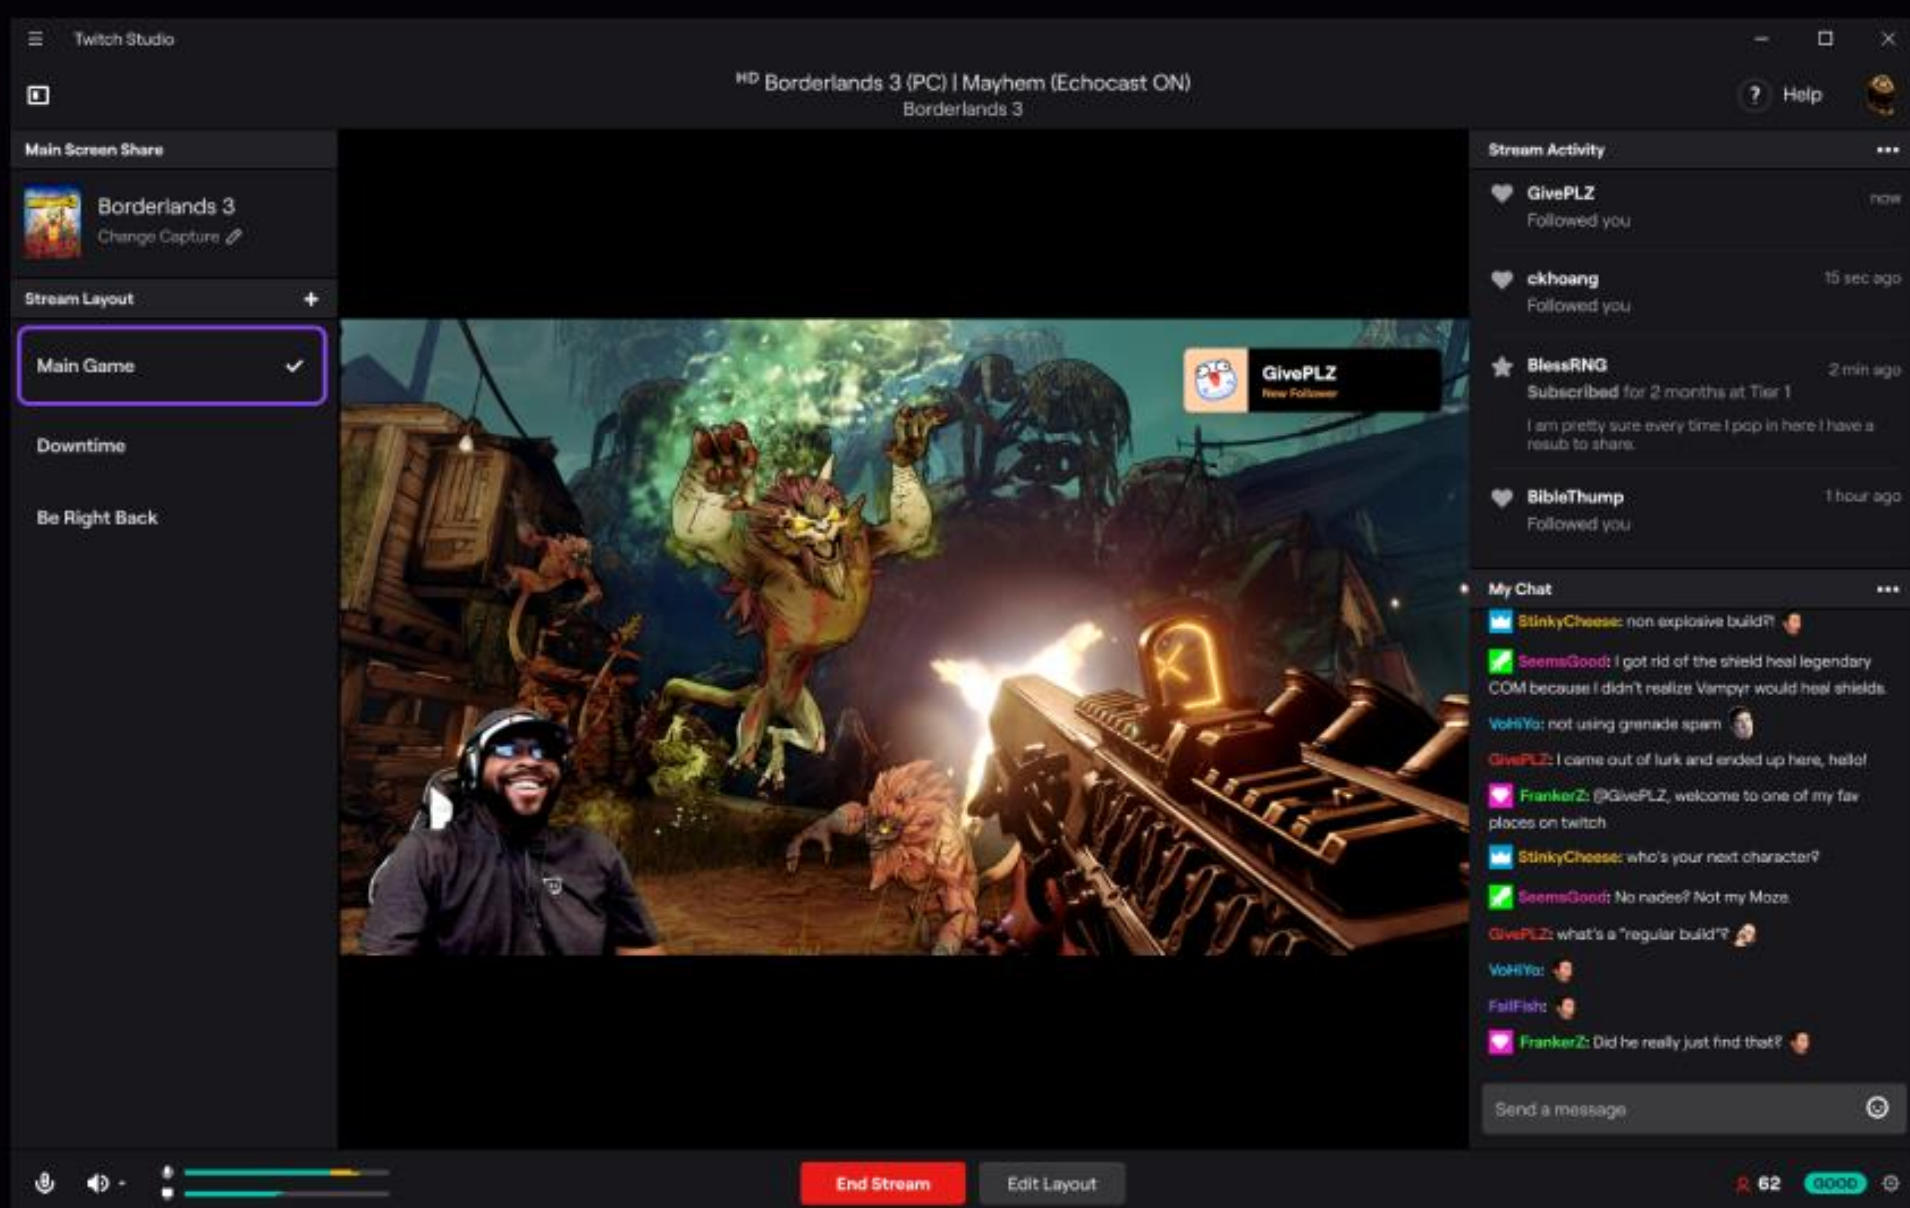

THE WORLD'S MOST-USED SOCIAL PLATFORMS

THE LATEST GLOBAL ACTIVE USER FIGURES (IN MILLIONS) FOR A SELECTION OF THE WORLD'S TOP SOCIAL MEDIA PLATFORMS*

DATA UPDATED TO:
25 JANUARY 2021

FORTNITE

twitch
studio

BETA

Going live is getting
a whole lot easier

Download Now

Windows 7 or newer

TIPOS DE WEBS

Estática

Página fija sin interacción

Dinámica