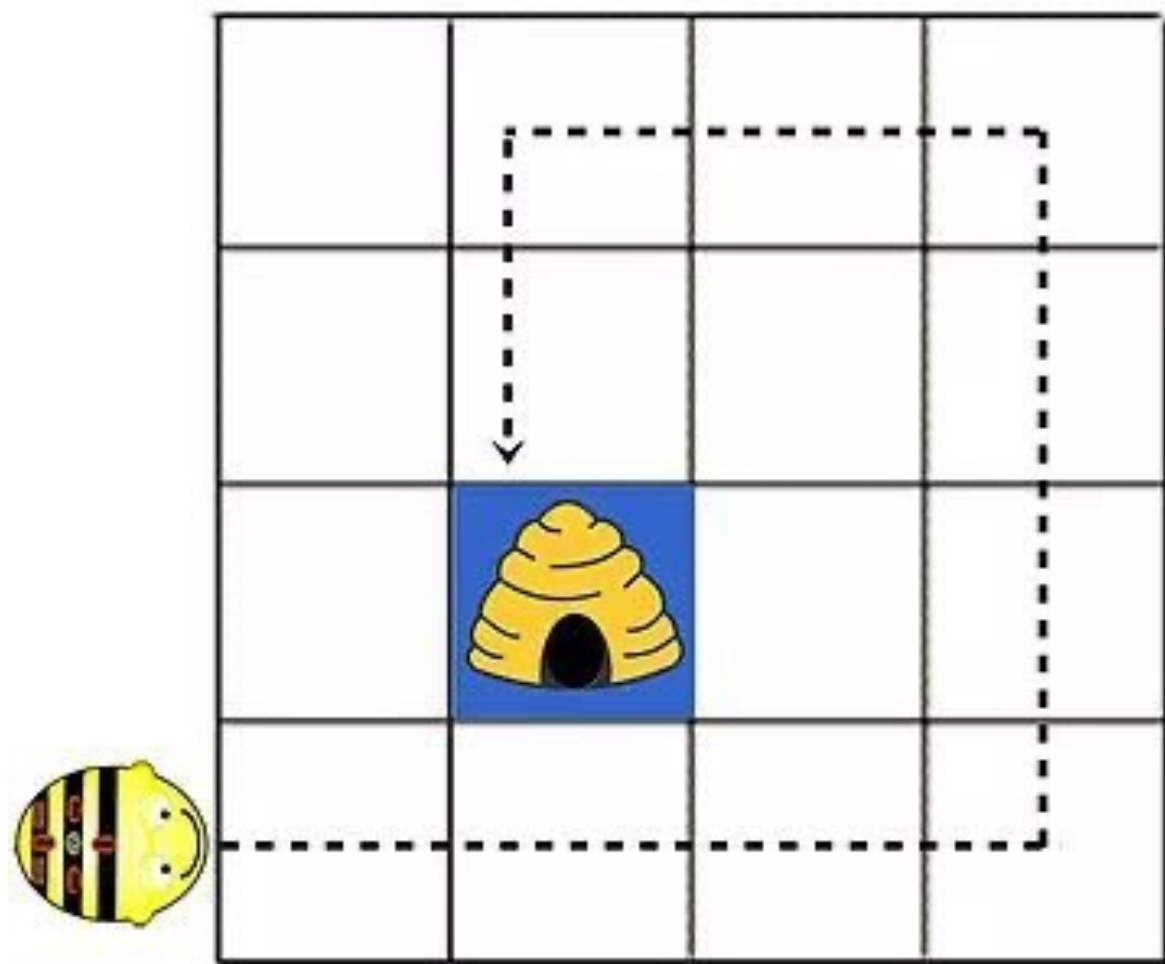

ACTIVIDAD CON BEE BOT